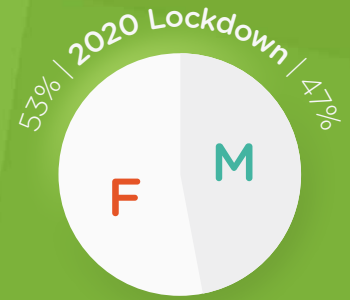

So far in lock-down...

Despite it being a tough year so far and having to adapt to the changing working environment, we have just reached **100 graduate placements** during the lock-down period. Employers are still hiring for a range of roles, in various different sectors, with an average starting salary of **£25,797** across all industries. Take a deeper look at some of these insights...